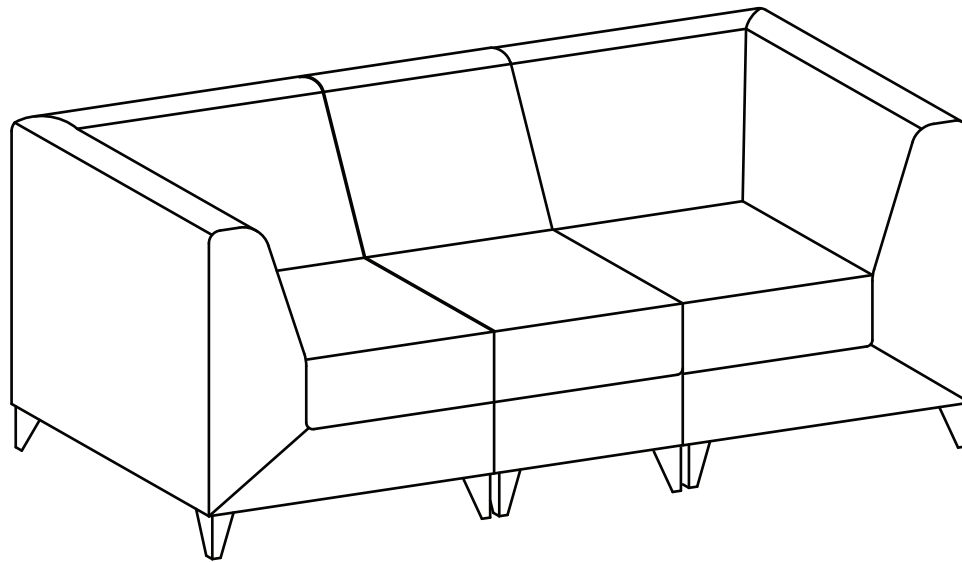

DIR[®]

Magic Cubo II

0022

INSTRUCTION MANUAL

List of Parts & Tools

Seat double

Leg

Screw (M4x30mm)

Screw(M8x25mm)

Seat single

Cross screwdriver

Allen Key

Product care

Brush away excess hair

Clean surface with damp cloth or use simple soap & water solution.

Avoid using corrosive cleaning agents such as bleaches.