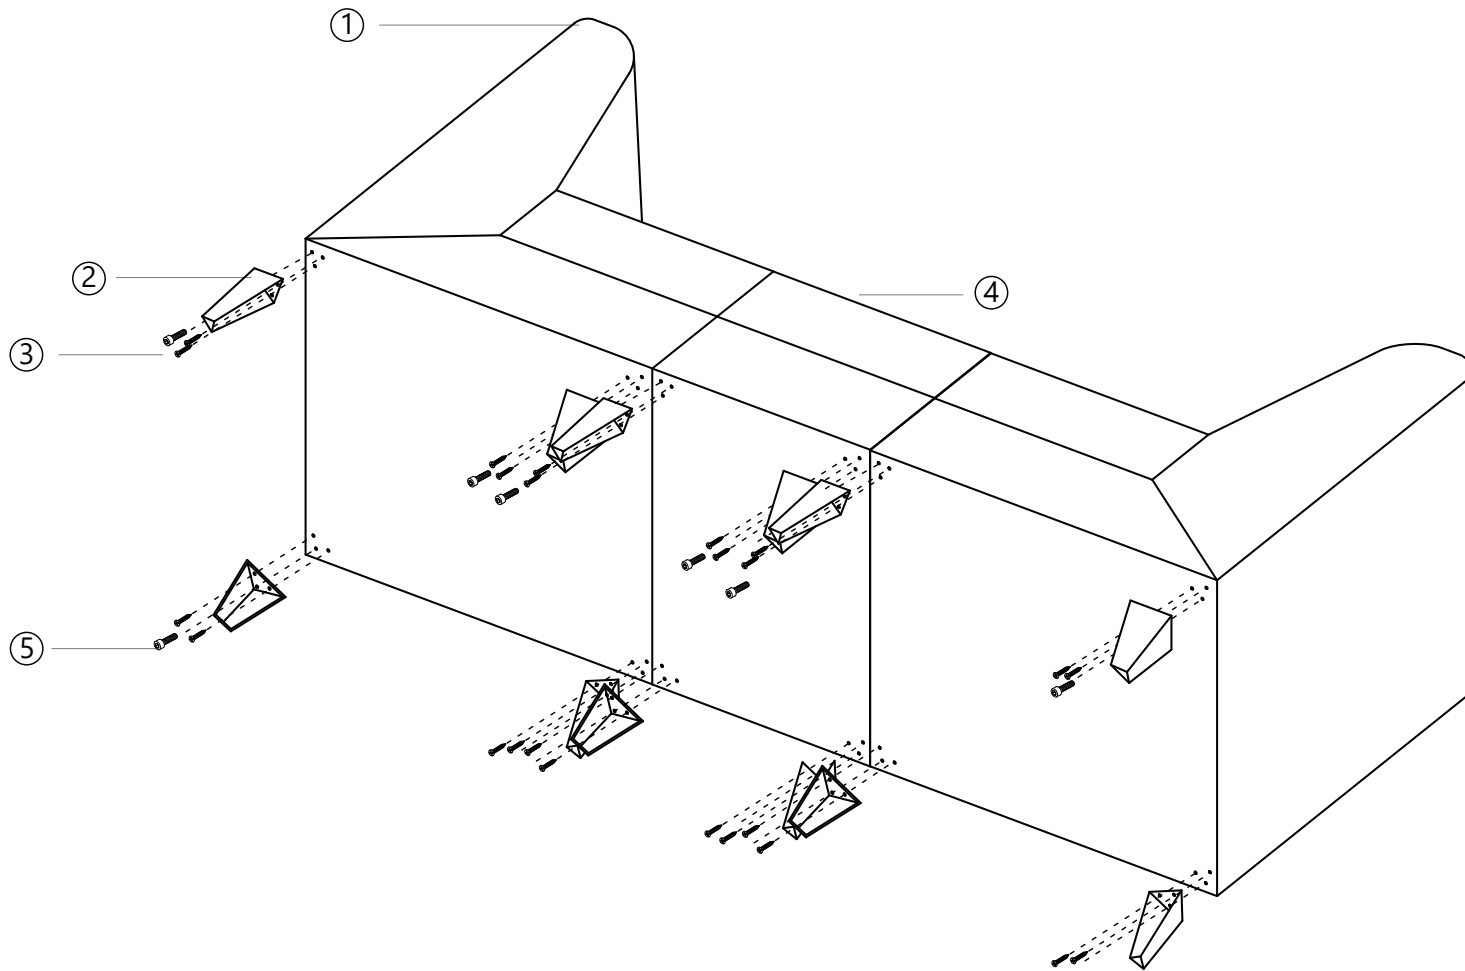

DIR[®]

Magic Cubo II

0022

INSTRUCTION MANUAL

List of Parts & Tools

Seat double

Leg

Screw (M4x30mm)

Screw(M8x25mm)

Seat single

Cross screwdriver

Allen Key

Product care

Brush away excess hair

Clean surface with damp cloth or use simple soap & water solution.

Avoid using corrosive cleaning agents such as bleaches.