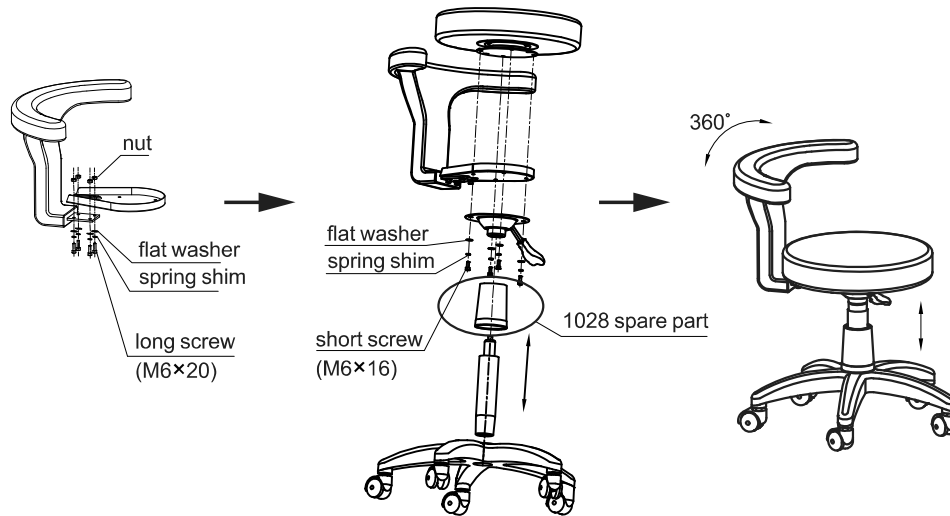

This product graphic is only for display, the specific product structure please refer to the actual product.

Installation procedure

5. Technical Parameters

	USA	UK
Lifting Rated Load	386 lbs	175 kg
Package Size	23×12×24 inch	590×300×600mm
Net Weight	18.8 lbs	8.5 kg
Gross Weight	22.1 lbs	10 kg