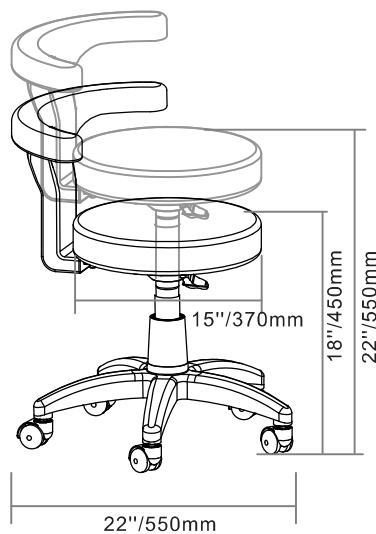

This product graphic is only for display, the specific product structure please refer to the actual product.

Installation procedure

5. Technical Parameters

	USA	UK
Lifting Rated Load	386 lbs	175 kg
Package Size	23×12×24 inch	590×300×600mm
Net Weight	18.8 lbs	8.5 kg
Gross Weight	22.1 lbs	10 kg