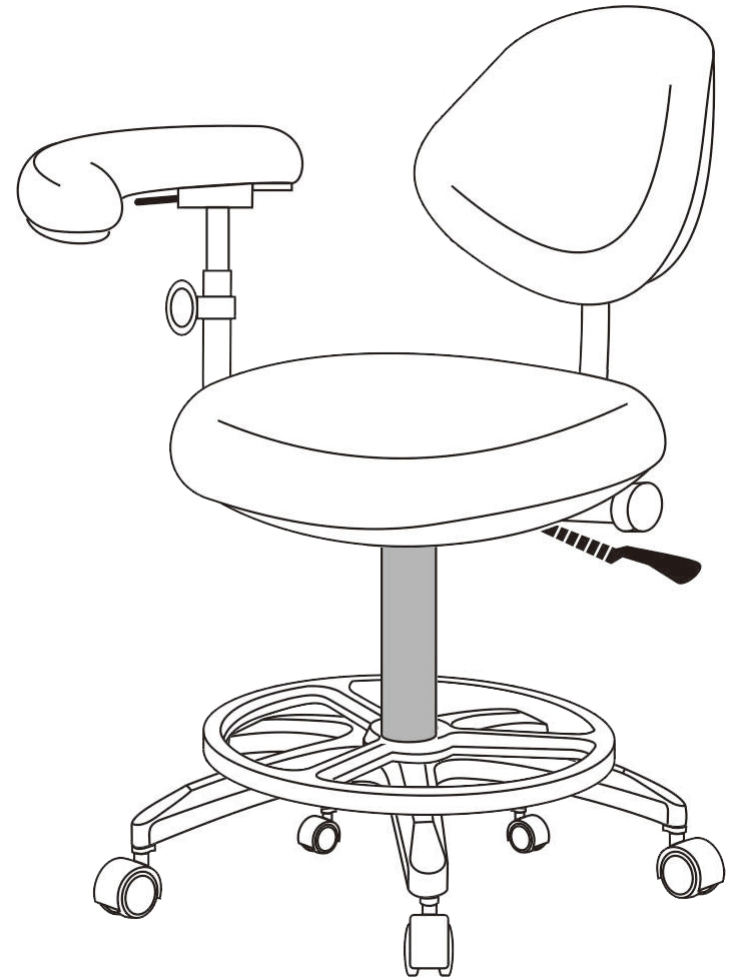

DIR[®]

WILLOW 9822

INSTRUCTION MANUAL

Product care

Brush away excess hair

Clean surface with damp cloth or use simple soap & water solution.

Avoid using corrosive cleaning agents such as bleaches.

Do not remove upholstery for cleaning