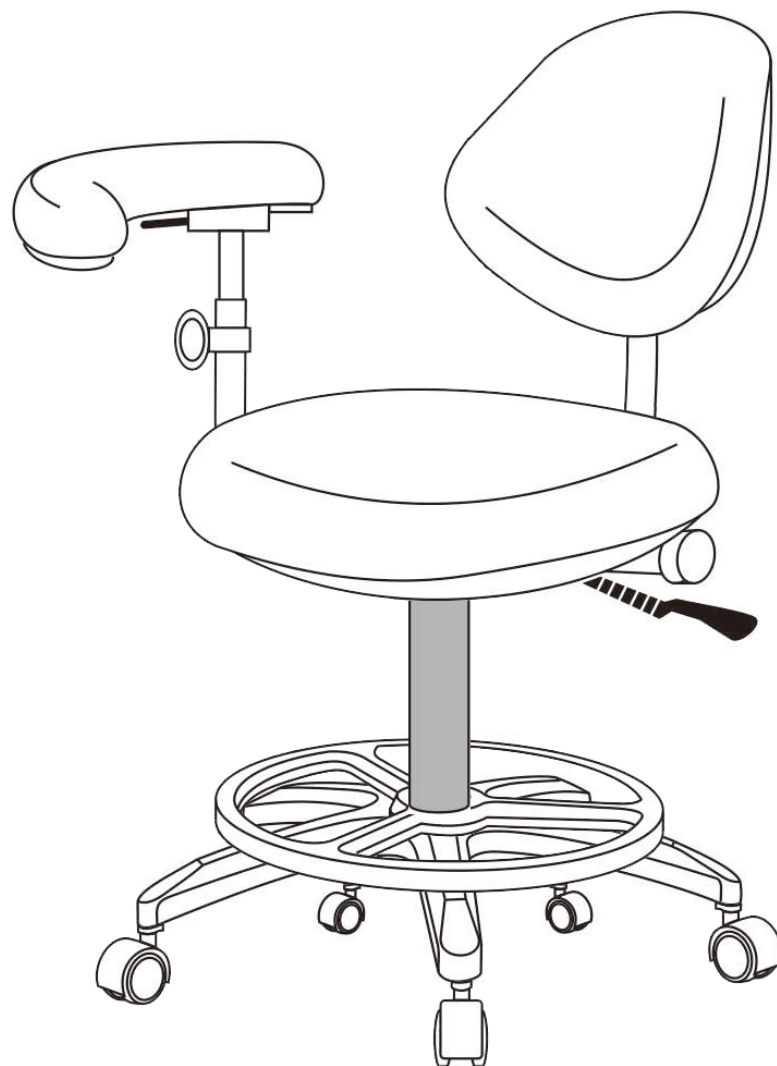

DIR[®]

WILLOW 9822

INSTRUCTION MANUAL

Product care

Brush away excess hair

Clean surface with damp cloth or use simple soap & water solution.

Avoid using corrosive cleaning agents such as bleaches.

Do not remove upholstery for cleaning