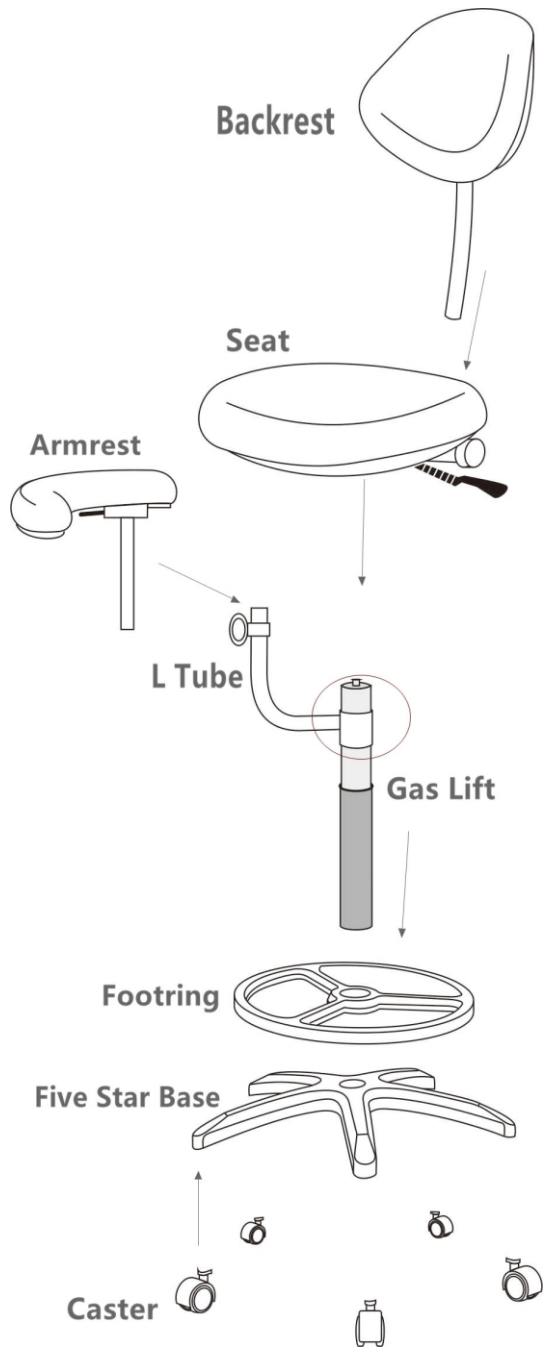

DIR[®]

WILLOW 9822

INSTRUCTION MANUAL

Product care

Brush away excess hair

Clean surface with damp cloth or use simple soap & water solution.

Avoid using corrosive cleaning agents such as bleaches.

Do not remove upholstery for cleaning